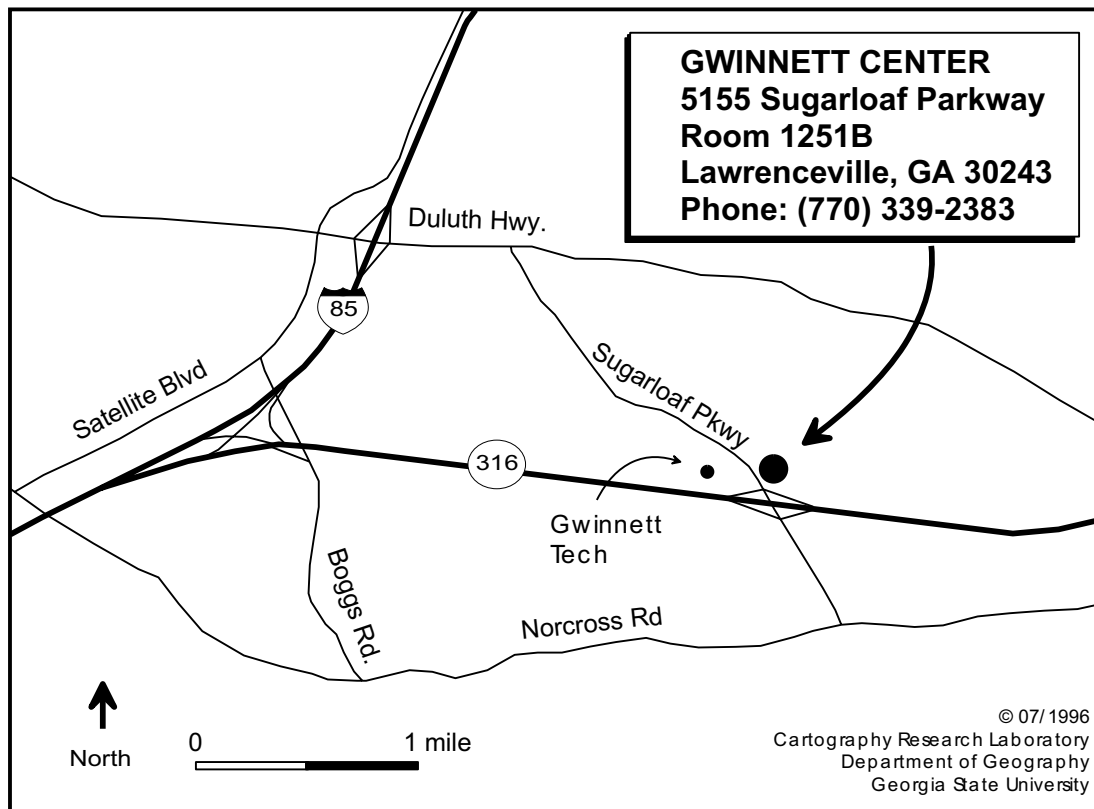

Gwinnett Center University System of Georgia

5155 Sugarloaf Parkway
Room 1251B
Lawrenceville, GA 30243
Phone: (770) 339-2383

DeKalb College
Georgia State University
University of Georgia

The Gwinnett Center, a cooperative effort between Georgia State University, the University of Georgia, and DeKalb College, established a classroom facility in the fall of 1989. The center is located at 5155 Sugarloaf Parkway (formerly Atkinson Road) in Lawrenceville, Georgia. Classroom assignments will be posted in the lobby. The Gwinnett Center is easily accessible from Interstate 85.

If heading north on I-85: take exit #41 (Georgia 316). Take the first exit (Sugarloaf Parkway). Turn left onto Sugarloaf Parkway. Go straight through the next two traffic lights. The Gwinnett Center is the first building on the right, across Sugarloaf Parkway from Gwinnett Tech.

If heading south on I-85: take exit #42 (Duluth Hwy/120). Turn left and at the second traffic light turn right onto Sugarloaf Parkway (formerly Atkinson Road). Go approximately 1 1/2 miles; the Gwinnett Center is on the left, across Sugarloaf Parkway from Gwinnett Tech.