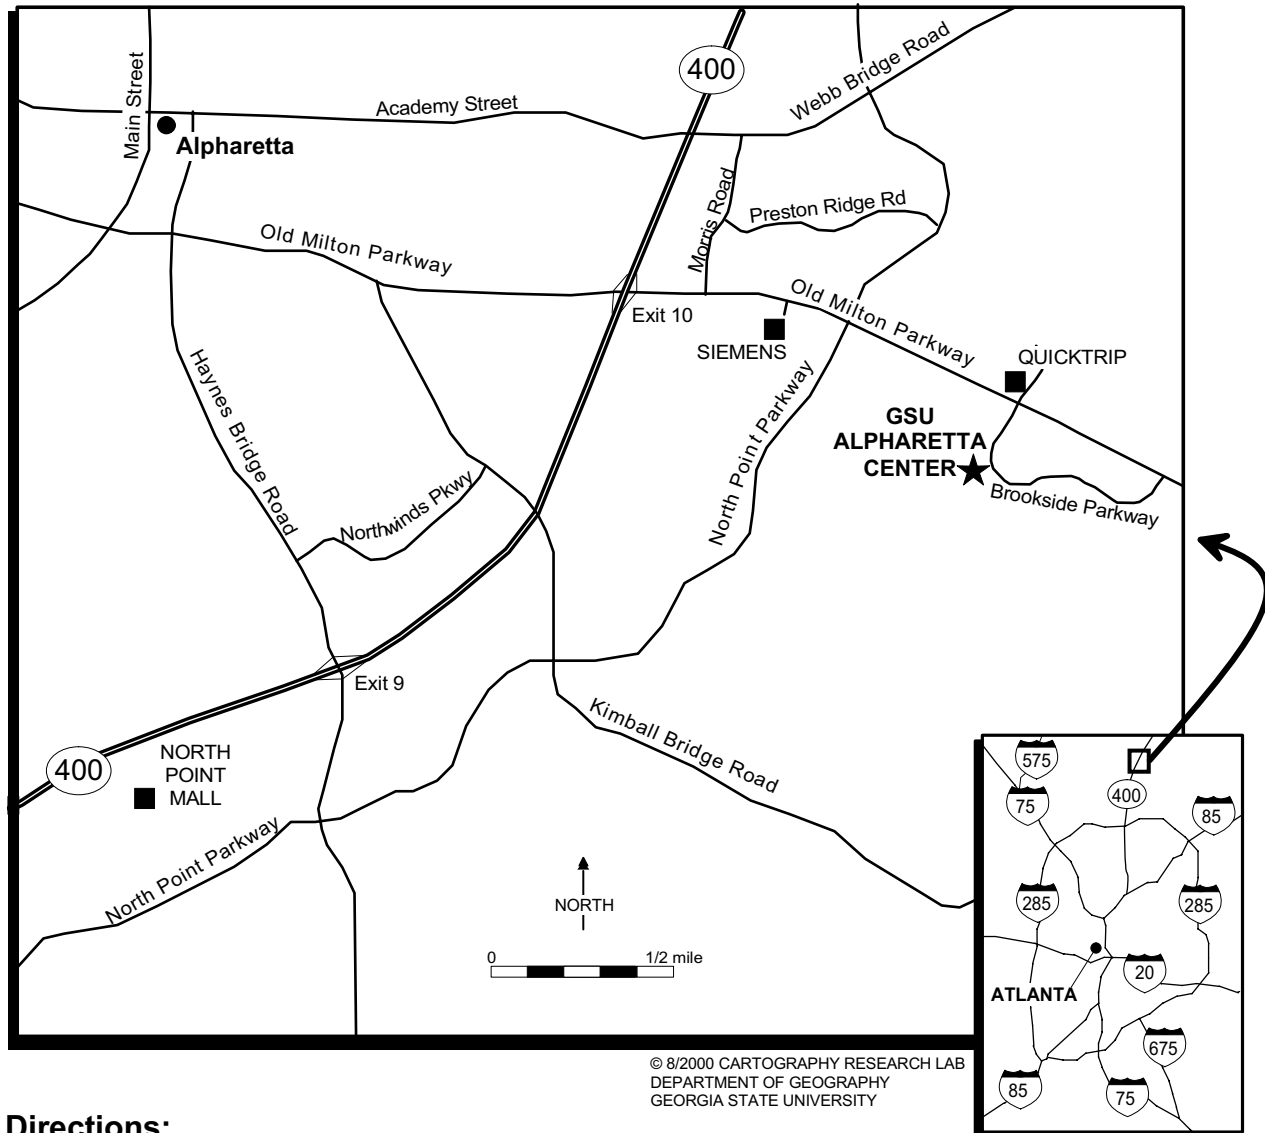

Georgia State University

3705 Brookside Parkway
Alpharetta, GA 30022-4434
(678) 566-2200

Directions:

Take GA 400 to Exit 10, Old Milton Parkway (Formerly State Bridge Rd).
Go East on Old Milton (right if heading North, left if heading South).
Turn right at the fourth traffic light (Brookside Parkway). The Alpharetta Center is approximately 1/4 mile on the right (3705 Brookside Parkway).